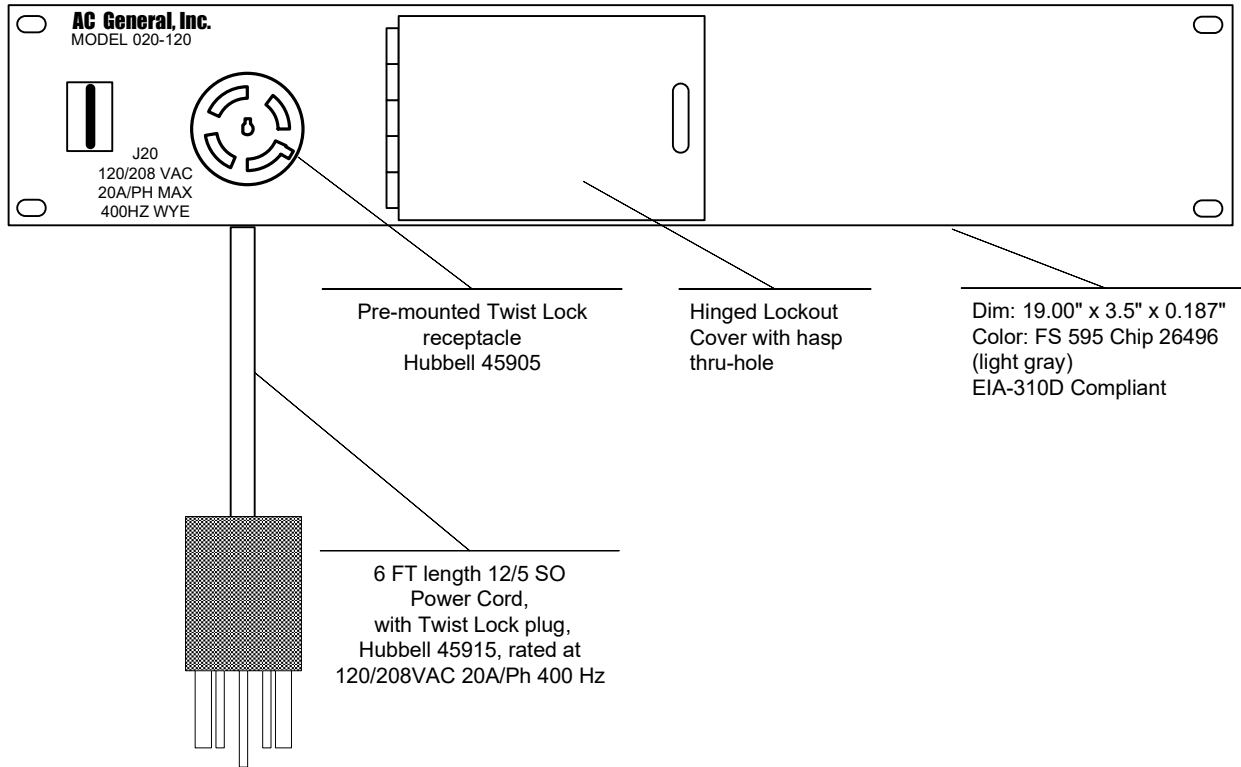

REV.	DESCRIPTION	DATE	BY
-	change J number	9/23/08	sb

Notes:

Panel includes pre-mounted 20 Amp three phase 400 Hertz Locking Receptacle with 6 foot power cord that connects to a 400 Hz power source

- Output receptacle (J20): 400 Hz, Hubbell 45985CL (non-NEMA)
 - J20 mating connector, Hubbell 45915 (not provided)
- Plug: 400 Hz, Hubbell 45915

AC General, Inc.		197M Boston Post Rd West #307 Marlborough, MA 01752 (978) 568-8229 www.acgen.com	
AC Output Lockout Panel, Three Phase 120/208 VAC 20A 400Hz			
SK 020-120.vsdX	SIZE A	FSCM NO	DWG NO SK 020-120
	SCALE 1 : 1		REV - SHEET 1 OF 1