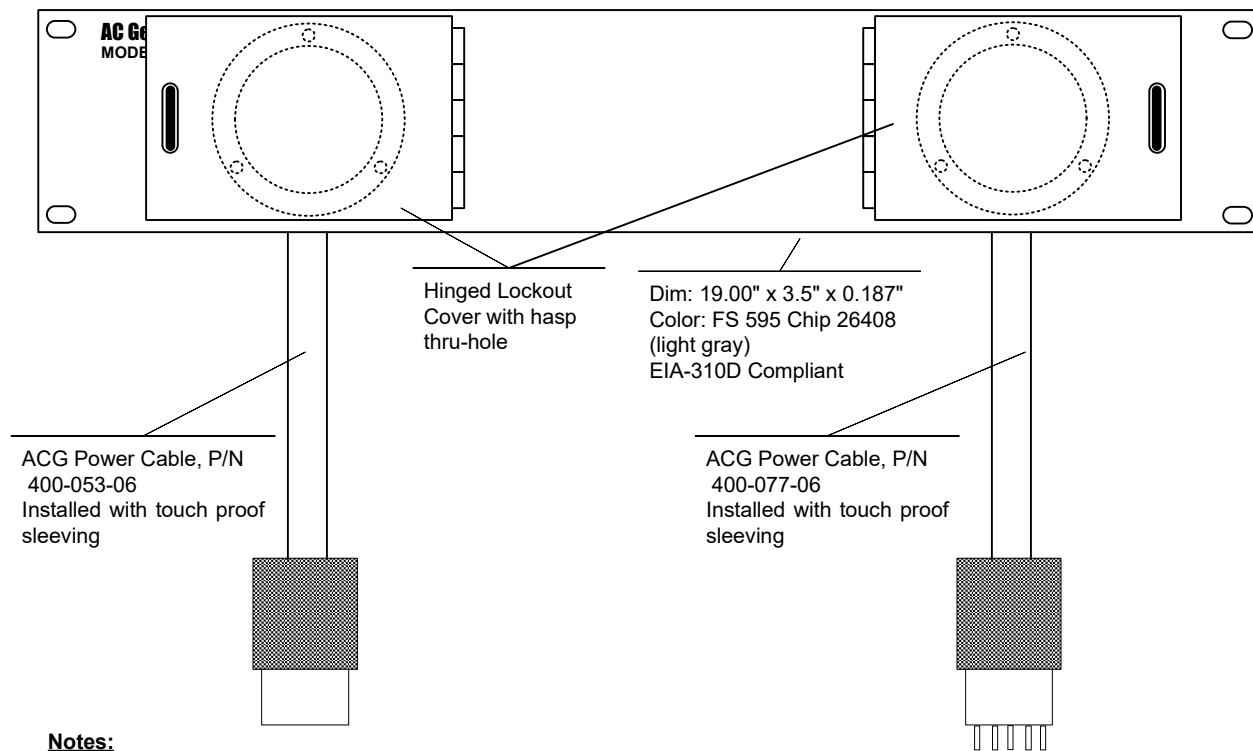

REV.	DESCRIPTION	DATE	BY
0	Initial Release	10/17/03	

**Notes:**

Lockout panel includes input and output power cables:

- 30 Amp power input cable, P/N 400-053-06 ( 6 feet)
- 30 Amp power output cable, P/N 400-077-06 (6 feet)
- Other cable lengths are available, contact AC General

<b>AC General, Inc.</b>		197M Boston Post Rd West #307 Marlborough, MA 01752 (978) 568-8229	
Sketch: AC Lockout Panel, Single Input and Single Output, 30 Amp Three Phase			
SK 020-084 Rev 0.vsd	SIZE	FSCM NO	DWG NO SK 020-084
Print date: 8/16/2024	SCALE	1 : 1	SHEET 1 OF 1
			REV 0