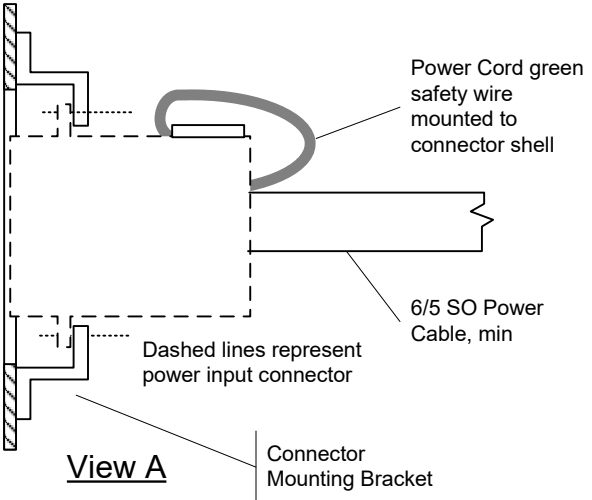

REV.	DESCRIPTION	DATE	BY
1	Add Mtg Info	2/22/02	

**Notes:**  
 Designed for (1) Three Phase 60Amp Flanged Mount HUBBLELOCK Connector, P/N Hubbell 26522

<b>AC General, Inc.</b>		10 Technology Drive #16 Hudson, MA 01749 (978) 568-8229	
AC Lockout Panel, 60 Amp, Three Phase			
SK 020-060 Rev 0.vsd	SIZE A	FSCM NO	DWG NO SK 020-060
Print date: 8/19/2024	SCALE 1 : 1	SHEET 1 OF 1	REV 1