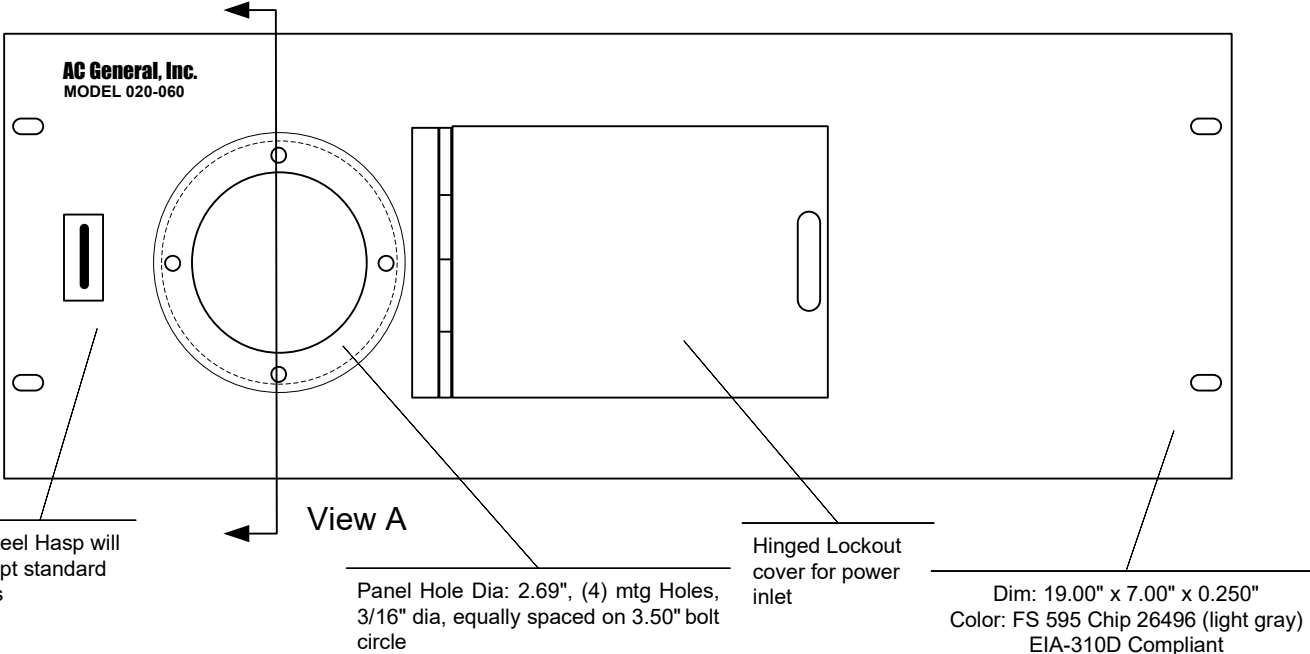

REV.	DESCRIPTION	DATE	BY
1	Add Mtg Info	2/22/02	

**Notes:**  
 Designed for (1) Three Phase 60Amp Flanged Mount HUBBLELOCK Connector, P/N Hubbell 26522

<b>AC General, Inc.</b>		10 Technology Drive #16 Hudson, MA 01749 (978) 568-8229	
AC Lockout Panel, 60 Amp, Three Phase			
SK 020-060 Rev 0.vsd	SIZE A	FSCM NO	DWG NO SK 020-060
Print date: 8/19/2024	SCALE 1 : 1	SHEET 1 OF 1	REV 1